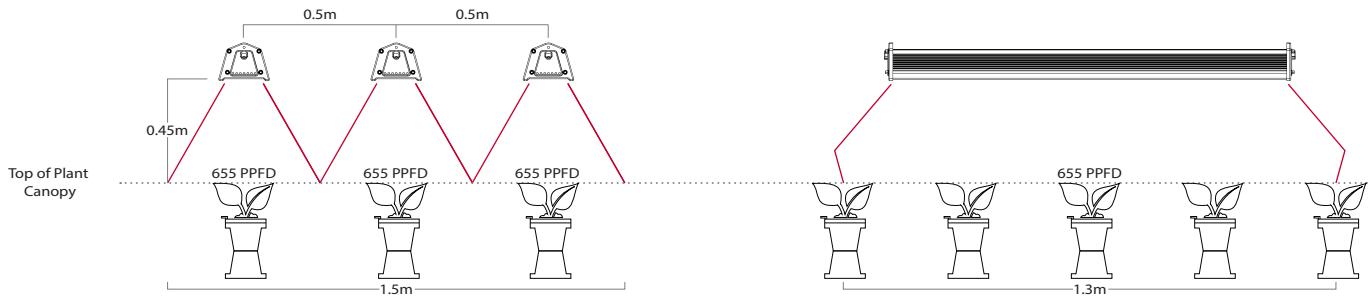

LUCIUS LED SF SERIES - SINGLE ARRANGEMENT

*MIN OF 200 PPFD GROW LIGHT COVERAGE AREA TEST REPORT USING 150W LUCIUS LED GROW LIGHT

CAUTION: To avoid light saturation and damage to the plant, ensure there is a distance of at least 25cm from the top of the plant canopy to the Lucius LED.

* Grow Light Coverage Area

Imperial			PPFD INDEX $\mu\text{mol/s.m}^2$	Metric		
Height	Width	Length		Height	Width	Length
1'	1'2"	4'7"	200	0.30m	0.35m	1.4m
1'6"	1'8"	4'3"	200	0.45m	0.50m	1.3m
2'	2'	4'3"	200	0.60m	0.60m	1.3m

LUCIUS LED SF SERIES - MULTIPLE ARRANGEMENT

COMPARING TO A 600W HPS LIGHT KIT

	Lucius LED SF Series	Comparison	600W HPS System
Arrangement type	Triple arrangement		Single Light kit
Distance from top of plant canopy	0.45m	LED can add 0.45m more canopy space	0.9m
Max PPFD	655 umol/sm ²	Same max PPFD	660 umol/sm ²
Average PPFD	455 umol/sm ²	LED is 28% stronger than HPS	355 umol/sm ²
Coverage area	1.5m x 1.3m	Same coverage area	1.5m x 1.3m
Consumption	450W	LED power saving is 35%	700W (boost option)

COMPARING TO A 800W HPS LIGHT KIT

	Lucius LED SF Series	Comparison	800W HPS System
Arrangement type	Quad arrangement		Single Light kit
Distance from top of plant canopy	0.45m	LED can add 0.6m more canopy space	1.05m
Max PPFD	655 umol/sm ²	HPS is 5% stronger than LED	690 umol/sm ²
Average PPFD	470 umol/sm ²	LED is 28% stronger than HPS	365 umol/sm ²
Coverage area	2m x 1.3m	Same coverage area	1.5m x 1.7m
Consumption	600W	LED power saving is 35%	920W (boost option)