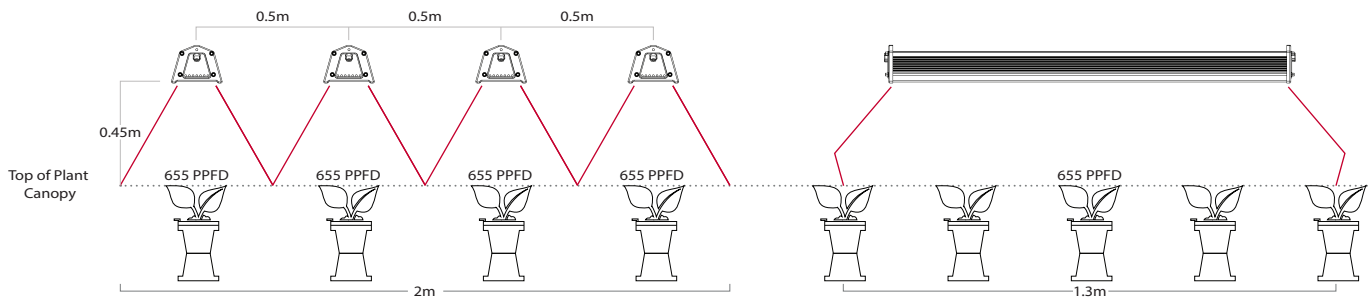

LUCIUS LED SF SERIES - SINGLE ARRANGEMENT

*MIN OF 200 PPFD GROW LIGHT COVERAGE AREA TEST REPORT USING 150W LUCIUS LED GROW LIGHT

CAUTION: To avoid light saturation and damage to the plant, ensure there is a distance of at least 25cm from the top of the plant canopy to the Lucius LED.

* Grow Light Coverage Area

Imperial			PPFD INDEX $\mu\text{mol/s.m}^2$	Metric		
Height	Width	Length		Height	Width	Length
1'	1'2"	4'7"	200	0.30m	0.35m	1.4m
1'6"	1'8"	4'3"	200	0.45m	0.50m	1.3m
2'	2'	4'3"	200	0.60m	0.60m	1.3m

LUCIUS LED SF SERIES - MULTIPLE ARRANGEMENT

COMPARING TO A 600W HPS LIGHT KIT

	Lucius LED SF Series	Comparison	600W HPS System
Arrangement type	Triple arrangement		Single Light kit
Distance from top of plant canopy	0.45m	LED can add 0.45m more canopy space	0.9m
Max PPFD	655 umol/sm ²	Same max PPFD	660 umol/sm ²
Average PPFD	455 umol/sm ²	LED is 28% stronger than HPS	355 umol/sm ²
Coverage area	1.5m x 1.3m	Same coverage area	1.5m x 1.3m
Consumption	450W	LED power saving is 35%	700W (boost option)

COMPARING TO A 800W HPS LIGHT KIT

	Lucius LED SF Series	Comparison	800W HPS System
Arrangement type	Quad arrangement		Single Light kit
Distance from top of plant canopy	0.45m	LED can add 0.6m more canopy space	1.05m
Max PPFD	655 umol/sm ²	HPS is 5% stronger than LED	690 umol/sm ²
Average PPFD	470 umol/sm ²	LED is 28% stronger than HPS	365 umol/sm ²
Coverage area	2m x 1.3m	Same coverage area	1.5m x 1.7m
Consumption	600W	LED power saving is 35%	920W (boost option)