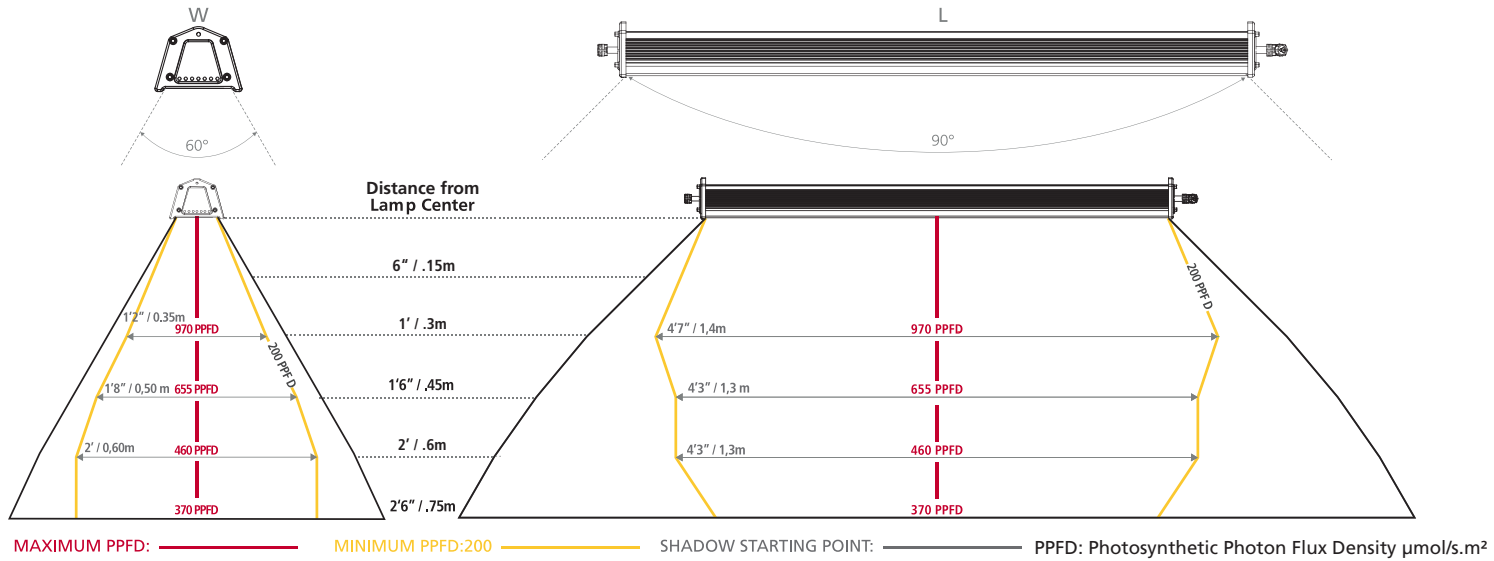

LUCIUS LED SF SERIES - SINGLE ARRANGEMENT

*MIN OF 200 PPFD GROW LIGHT COVERAGE AREA TEST REPORT USING 150W LUCIUS LED GROW LIGHT

CAUTION: To avoid light saturation and damage to the plant, ensure there is a distance of at least 25cm from the top of the plant canopy to the Lucius LED.

* Grow Light Coverage Area

Imperial			PPFD INDEX $\mu\text{mol/s.m}^2$	Metric		
Height	Width	Length		Height	Width	Length
1'	1'2"	4'7"	200	0.30m	0.35m	1.4m
1'6"	1'8"	4'3"	200	0.45m	0.50m	1.3m
2'	2'	4'3"	200	0.60m	0.60m	1.3m

LUCIUS LED SF SERIES - MULTIPLE ARRANGEMENT

COMPARING TO A 600W HPS LIGHT KIT

	Lucius LED SF Series	Comparison	600W HPS System
Arrangement type	Triple arrangement		Single Light kit
Distance from top of plant canopy	0.45m	LED can add 0.45m more canopy space	0.9m
Max PPFD	655 umol/sm ²	Same max PPFD	660 umol/sm ²
Average PPFD	455 umol/sm ²	LED is 28% stronger than HPS	355 umol/sm ²
Coverage area	1.5m x 1.3m	Same coverage area	1.5m x 1.3m
Consumption	450W	LED power saving is 35%	700W (boost option)

COMPARING TO A 800W HPS LIGHT KIT

	Lucius LED SF Series	Comparison	800W HPS System
Arrangement type	Quad arrangement		Single Light kit
Distance from top of plant canopy	0.45m	LED can add 0.6m more canopy space	1.05m
Max PPFD	655 umol/sm ²	HPS is 5% stronger than LED	690 umol/sm ²
Average PPFD	470 umol/sm ²	LED is 28% stronger than HPS	365 umol/sm ²
Coverage area	2m x 1.3m	Same coverage area	1.5m x 1.7m
Consumption	600W	LED power saving is 35%	920W (boost option)