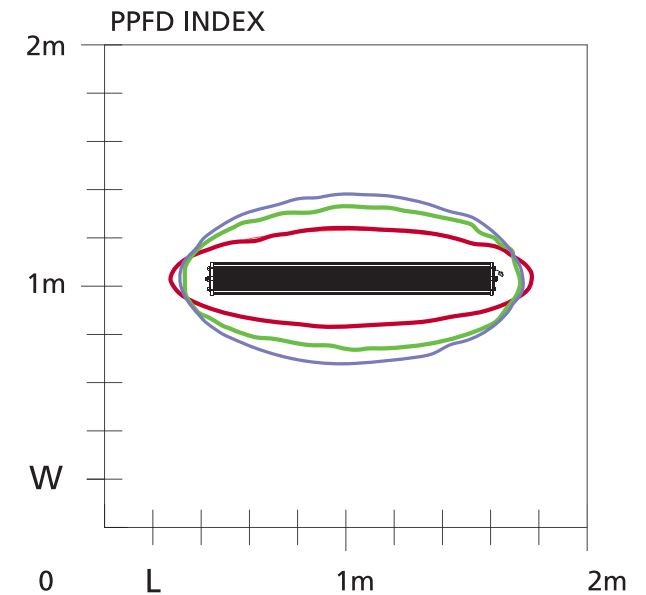

LUCIUS LED SF SERIES - SINGLE ARRANGEMENT

*MIN OF 200 PPFD GROW LIGHT COVERAGE AREA TEST REPORT USING 150W LUCIUS LED GROW LIGHT

CAUTION: To avoid light saturation and damage to the plant, ensure there is a distance of at least 25cm from the top of the plant canopy to the Lucius LED.

* Grow Light Coverage Area

Imperial			PPFD INDEX $\mu\text{mol/s.m}^2$	Metric		
Height	Width	Length		Height	Width	Length
1'	1'2"	4'7"	200	0.30m	0.35m	1.4m
1'6"	1'8"	4'3"	200	0.45m	0.50m	1.3m
2'	2'	4'3"	200	0.60m	0.60m	1.3m

LUCIUS LED SF SERIES - MULTIPLE ARRANGEMENT

COMPARING TO A 600W HPS LIGHT KIT

	Lucius LED SF Series	Comparison	600W HPS System
Arrangement type	Triple arrangement		Single Light kit
Distance from top of plant canopy	0.45m	LED can add 0.45m more canopy space	0.9m
Max PPFD	655 umol/sm ²	Same max PPFD	660 umol/sm ²
Average PPFD	455 umol/sm ²	LED is 28% stronger than HPS	355 umol/sm ²
Coverage area	1.5m x 1.3m	Same coverage area	1.5m x 1.3m
Consumption	450W	LED power saving is 35%	700W (boost option)

COMPARING TO A 800W HPS LIGHT KIT

	Lucius LED SF Series	Comparison	800W HPS System
Arrangement type	Quad arrangement		Single Light kit
Distance from top of plant canopy	0.45m	LED can add 0.6m more canopy space	1.05m
Max PPFD	655 umol/sm ²	HPS is 5% stronger than LED	690 umol/sm ²
Average PPFD	470 umol/sm ²	LED is 28% stronger than HPS	365 umol/sm ²
Coverage area	2m x 1.3m	Same coverage area	1.5m x 1.7m
Consumption	600W	LED power saving is 35%	920W (boost option)